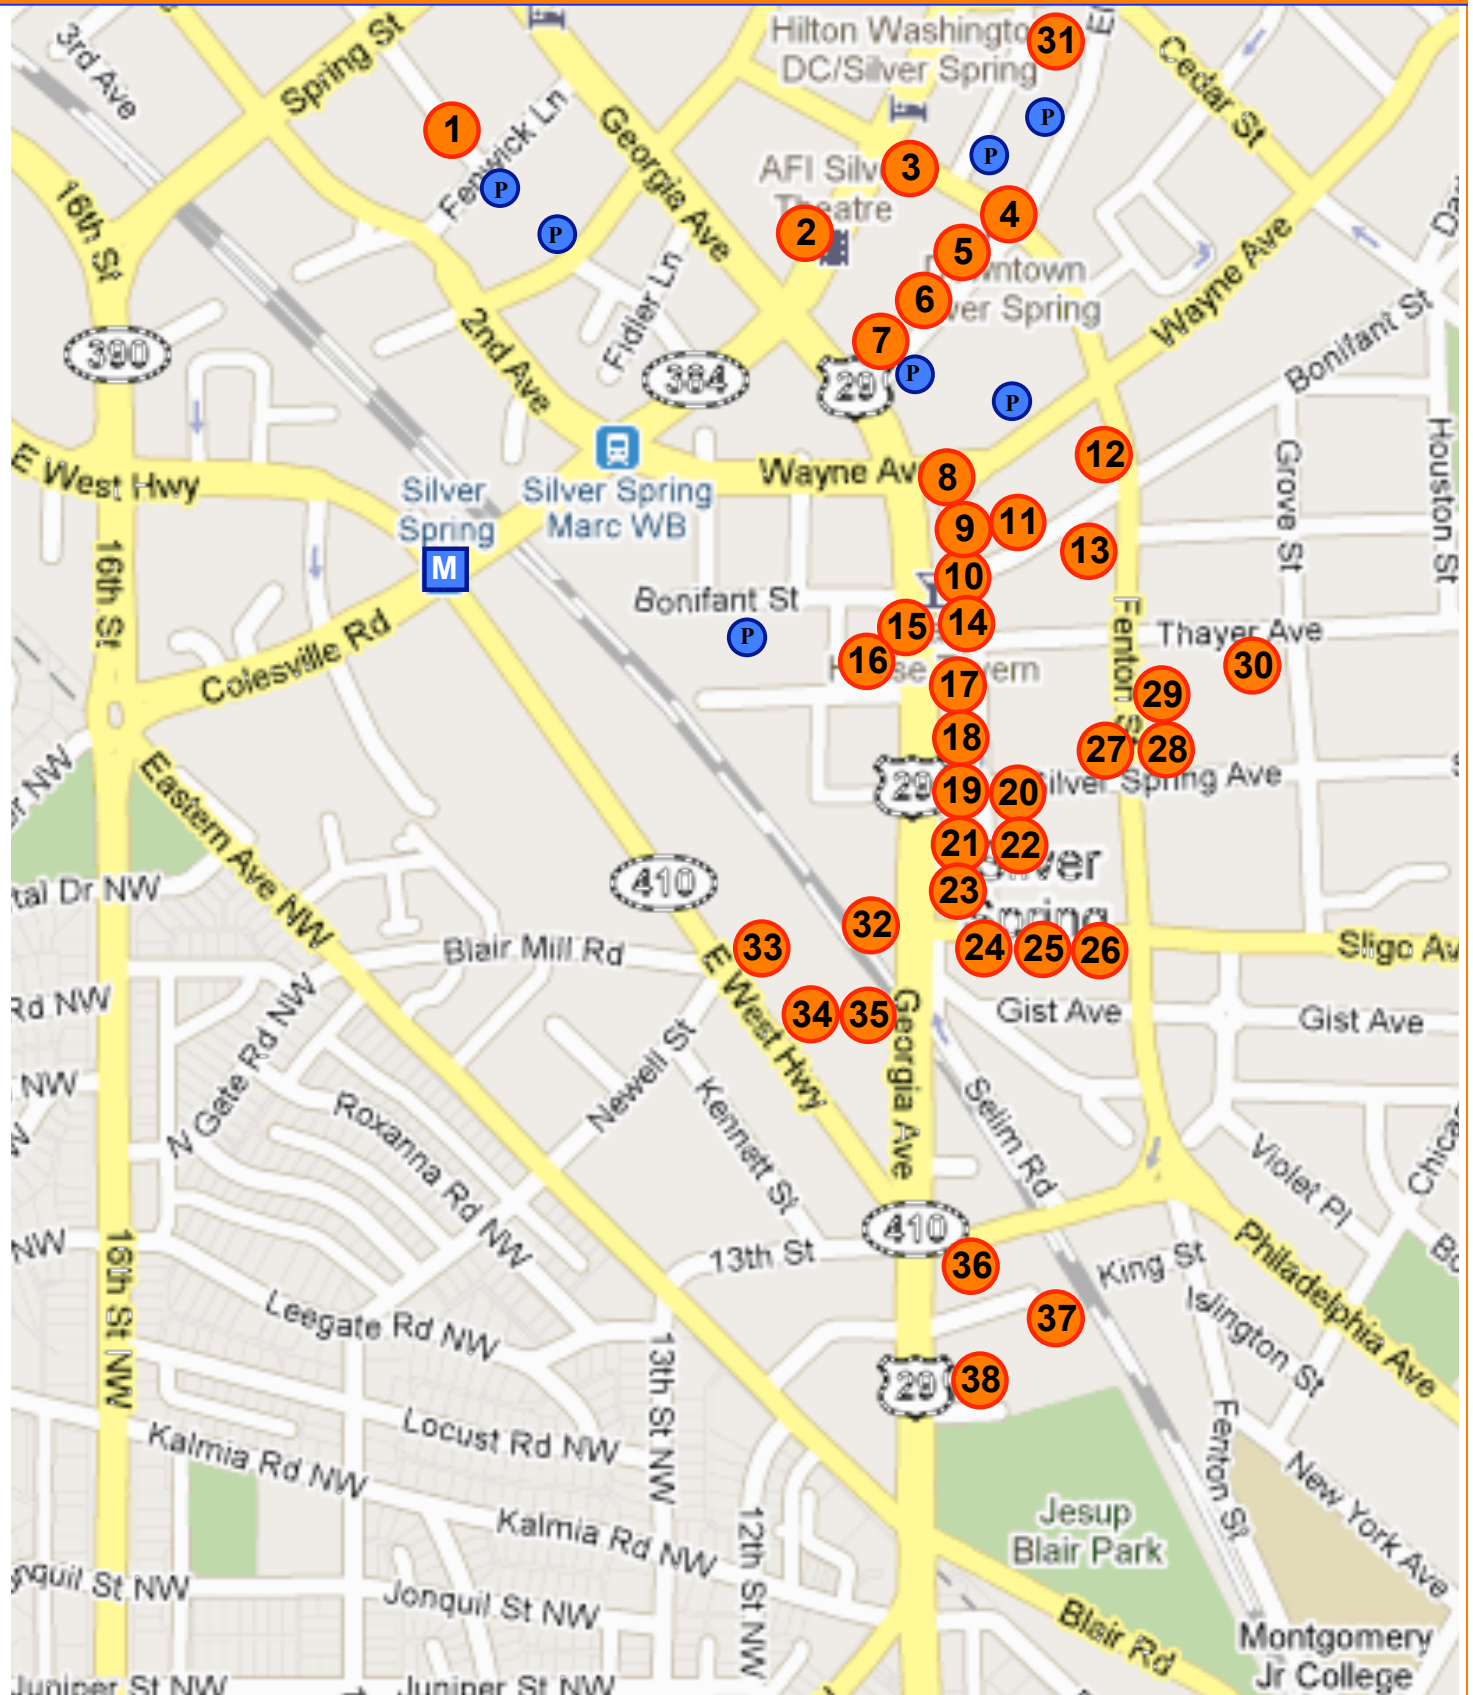

# Amnesty International Human Rights Art Festival

Silver Spring MD, April 23-25, 2010

- 1 Docs in Progress**  
8700 1<sup>st</sup> Avenue, Silver Spring MD 20910  
(301) 789-2797  
[www.docsinprogress.org](http://www.docsinprogress.org)
- 2 Planet Bollywood (Indian Restaurant)**  
8622 Colesville Road, Silver Spring MD 20910  
(301) 562-8622  
<http://planetbollywoodusa.com>
- 3 Taste of Morocco (Moroccan Restaurant)**  
8661 Colesville Road, Silver Spring MD 20910  
(301) 588-4003  
[www.tasteofmorocco.net](http://www.tasteofmorocco.net)
- 4 City Place Mall:  
Theaters & Sculpture Garden, 5<sup>th</sup> Floor**  
8661 Colesville Road, Silver Spring MD 20910  
(301) 589-1091  
[www.silverspringdowntown.com/go/city-place-mall](http://www.silverspringdowntown.com/go/city-place-mall)
- 5 Mc Ginty's Public House (Irish Pub)**  
911 Ellsworth Drive, Silver Spring MD 20910  
(301) 587-1270  
[www.mcgintyspublichouse.com](http://www.mcgintyspublichouse.com)
- 6 Ellsworth Plaza**  
Ellsworth Drive, between  
Georgia Ave. & Fenton St., Silver Spring MD 20910  
[www.silverspringdowntown.com/go/silver-plaza](http://www.silverspringdowntown.com/go/silver-plaza)
- 7 Cakelove (Bakery)**  
935 Ellsworth Drive, Silver Spring MD 20910  
(301) 565-2253  
[www.cakelove.com](http://www.cakelove.com)
- 8 The Greek Place (Greek Restaurant)**  
8417 Georgia Avenue, Silver Spring MD 20910  
(301) 495-2912  
[www.thegreekplace.net](http://www.thegreekplace.net)
- 9 Bombay Gaylord (Indian Restaurant)**  
8401 Georgia Avenue, Silver Spring MD 20910  
(301) 565-2528
- 10 The Quarry House Tavern**  
8401 Georgia Avenue, Silver Spring MD 20910  
(310) 587-8350  
[www.quarryhousetavern.com](http://www.quarryhousetavern.com)
- 11 Kefa Café (Ethiopian Coffee House)**  
963 Bonifant Street, Silver Spring MD 20910  
(301) 589-9337  
[space710atkefa.blogspot.com](http://space710atkefa.blogspot.com)
- 12 Strawberry Field**  
Bonifant & Fenton Street, Silver Spring MD 20910
- 13 Mandalay (Burmese Restaurant)**  
930 Bonifant Street, Silver Spring MD 20910  
(301) 585-0500  
[www.mandalayrestaurantcafe.com](http://www.mandalayrestaurantcafe.com)
- 14 Langano (Ethiopian Restaurant)**  
8305 Georgia Avenue, Silver Spring MD 20910  
(301) 563-6700  
[www.langanoethiopianrestaurant.com](http://www.langanoethiopianrestaurant.com)
- 15 The Meditation Museum**  
8236 Georgia Avenue, Silver Spring MD 20910  
(310) 588-0144  
[www.bkwdc.org](http://www.bkwdc.org)
- 16 Pyramid Atlantic Art Center**  
8230 Georgia Avenue, Silver Spring MD 20910  
(301) 608-9101  
[www.pyramidatlanticartcenter.org](http://www.pyramidatlanticartcenter.org)
- 17 Olazzo (Italian Restaurant)**  
8235 Georgia Avenue, Silver Spring MD 20910  
(301) 588-2540  
[www.olazzo.com](http://www.olazzo.com)
- 18 Nicaro (Cajun Restaurant)**  
8229 Georgia Avenue, Silver Spring MD 20910  
(301) 588-2867  
[www.nicarorestaurant.com](http://www.nicarorestaurant.com)
- 19 Big Greek Café (Greek Restaurant)**  
8223 Georgia Avenue, Silver Spring MD 20910  
(301) 587-4733  
[www.biggreekcafe.homestead.com](http://www.biggreekcafe.homestead.com)
- 20 Abyssinia (Ethiopian Restaurant)**  
8221 Georgia Avenue, Silver Spring MD 20910
- 21 Plaza Artist Materials & Picture Framing**  
8209 Georgia Avenue, Silver Spring MD 20910  
(301) 587-5581  
[www.plazaart.com](http://www.plazaart.com)
- 22 Mayor's Plaza**  
8221 Georgia Avenue, Silver Spring MD 20910  
<http://www.silverspringdowntown.com/go/the-mayor>
- 23 Taste of Jerusalem (Middle Eastern Restaurant)**  
8123 Georgia Avenue, Silver Spring MD 20910  
(301) 495-3067  
[www.tasteofjerusalem.com](http://www.tasteofjerusalem.com)
- 24 Jackie's Restaurant (Nouveau American)**  
8081 Georgia Avenue  
Silver Spring, MD 20910  
(301) 565-9700  
[www.jackiesrestaurant.com](http://www.jackiesrestaurant.com)
- 25 Vicino (Italian Restaurant)**  
959 Sligo Avenue, Silver Spring MD 20910  
(301) 588-3372  
[www.jazzknights.com](http://www.jazzknights.com)
- 26 The Nora School**  
955 Sligo Avenue, Silver Spring MD 20910  
(301) 495-6672  
[www.nora-school.org](http://www.nora-school.org)